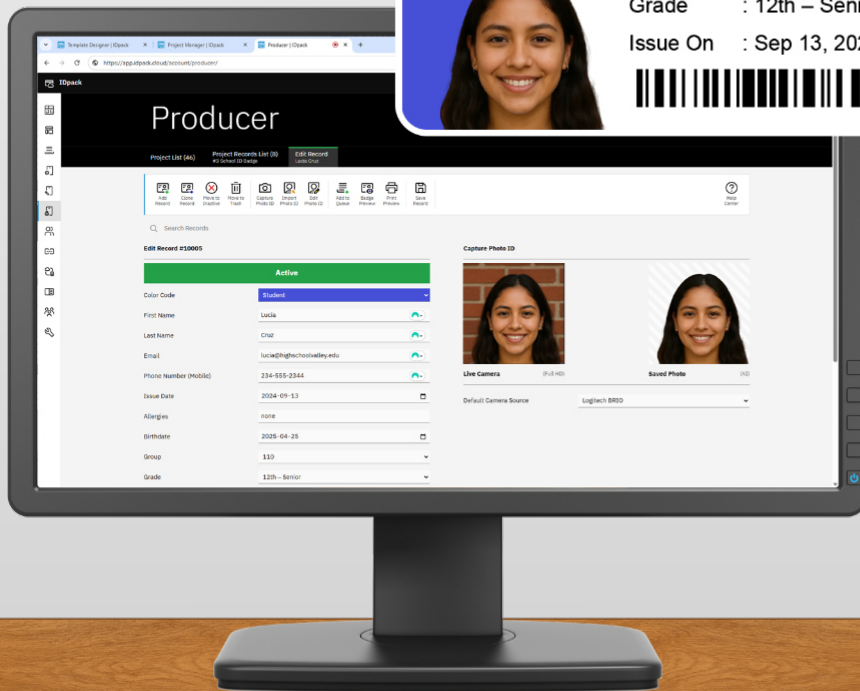

Design, Manage, and Print Badges, Labels, and Photo IDs Online

Education, Corporate, Healthcare, Events, Government, and more

TRY IT NOW

Features	Element	Business	Professional	Enterprise
Producer - included Records *	600	2,000	3,000	6,000
Designer - included Projects *	10	50	75	400
User Manager - included Users *	1	10	15	20
Design Starting Templates	94	125	125	125
Photo ID Image Resolution (Max)	up to HD*	up to Full HD*	up to 4K Ultra HD*	up to 4K Ultra HD*
Badge Color Coding linked to Record Data	●	●	●	●
Dynamic Data Fields linked to Record Data	●	●	●	●
Private Encryption Key per Organization for Record Data	●	●	●	●
23 Barcode Types Supported	●	●	●	●
High-Resolution Printing (300, 600, 1200 dpi)	●	●	●	●
Import from Excel, Access, or CSV file	●	●	●	●
Export to Excel, XML, or CSV file	●	●	●	●
Single-Sided Printing (Simplex)	●	●	●	●
Double-Sided Printing (Duplex)		●	●	●
Electronic Signature and Fingerprint Capture		●	●	●
User Role and Privilege Management		●	●	●
Multiple QR Code Types (URL, Checkpoint, Data-Linked, Wi-Fi, vCard)		●	●	●
Included Usage Tokens *		100	10,000	20,000
Remove Photo ID Background using Computer Vision		●	●	●
Contactless RFID Card Reading and Database Association			●	●
Registration and Pre-Enrollment Module (Coming Soon)			●	●
Developer Module - API and Webhook Integration			●	●
Additional User Role: Customer				400
Service Bureau Access and Remote Print Queue				●
Dedicated AWS RDS and S3 Infrastructure				●
Features	Element	Business	Professional	Enterprise

Visit us at: <https://www.idpack.cloud/>

IDpack is a cloud-based solution designed to print all types of cards, labels, and photo IDs online through an annual subscription. As a Software as a Service (SaaS) application, there's no need to download or install anything, no database setup, and no compatibility headaches. Your data is centralized, secure, and always accessible from any modern web browser, whether you're using a desktop, laptop, tablet, or mobile device.