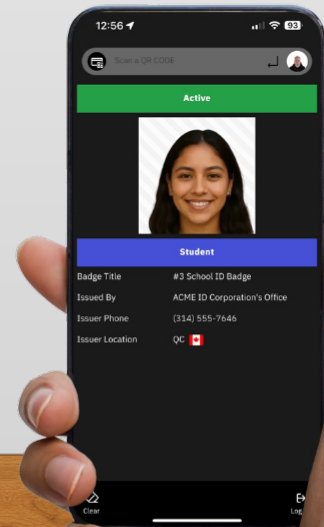

Design, Manage, and Print Badges, Labels, and Photo IDs Online

Education, Corporate, Healthcare, Events, Government, and more

TRY IT NOW

Features	Element	Business	Professional	Enterprise
Producer - included Records *	600	2,000	3,000	6,000
Designer - included Projects *	10	50	75	400
User Manager - included Users *	1	10	15	20
Design Starting Templates	94	125	125	125
Photo ID Image Resolution (Max)	up to HD*	up to Full HD*	up to 4K Ultra HD*	up to 4K Ultra HD*
Badge Color Coding linked to Record Data	●	●	●	●
Dynamic Data Fields linked to Record Data	●	●	●	●
Private Encryption Key per Organization for Record Data	●	●	●	●
23 Barcode Types Supported	●	●	●	●
High-Resolution Printing (300, 600, 1200 dpi)	●	●	●	●
Import from Excel, Access, or CSV file	●	●	●	●
Export to Excel, XML, or CSV file	●	●	●	●
Single-Sided Printing (Simplex)	●	●	●	●
Double-Sided Printing (Duplex)		●	●	●
Electronic Signature and Fingerprint Capture		●	●	●
User Role and Privilege Management		●	●	●
Multiple QR Code Types (URL, Checkpoint, Data-Linked, Wi-Fi, vCard)		●	●	●
Included Usage Tokens *		100	10,000	20,000
Remove Photo ID Background using Computer Vision		●	●	●
Contactless RFID Card Reading and Database Association			●	●
Registration and Pre-Enrollment Module (Coming Soon)			●	●
Developer Module - API and Webhook Integration			●	●
Additional User Role: Customer				400
Service Bureau Access and Remote Print Queue				●
Dedicated AWS RDS and S3 Infrastructure				●
Features	Element	Business	Professional	Enterprise

* You can purchase additional records, users, and tokens as needed. Token usage depends on the feature being used, such as API, Webhook, Email and Notification Systems, Virtual ID Systems, SMS, AWS services, and AI Background Removal. For full details, visit our Pricing page: <https://www.idpack.cloud/pricing/>