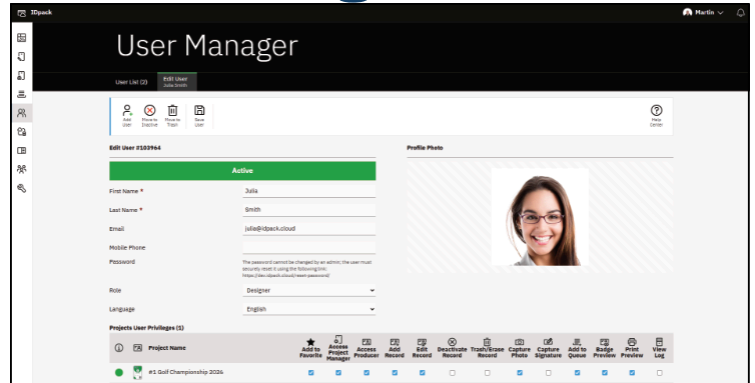

Designer

Producer

Designer - Editor

User Manager

Compatible with: Windows, Android, iOS, and macOS

IDpack seamlessly supports all types of card, label, and photo ID printers.