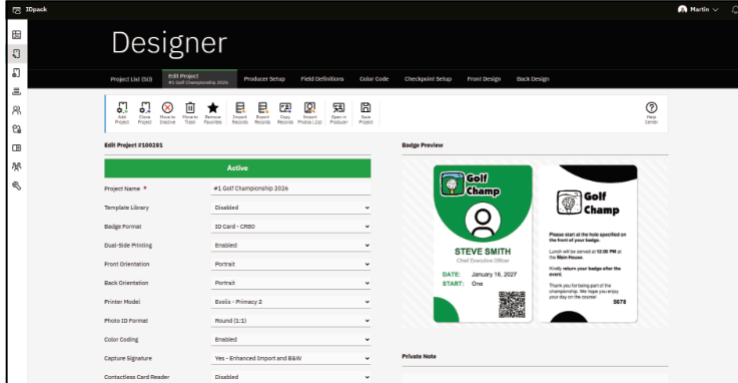

Designer

Producer

Designer - Editor

User Manager

Compatible with: Windows, Android, iOS, and macOS

IDpack seamlessly supports all types of card, label, and photo ID printers.