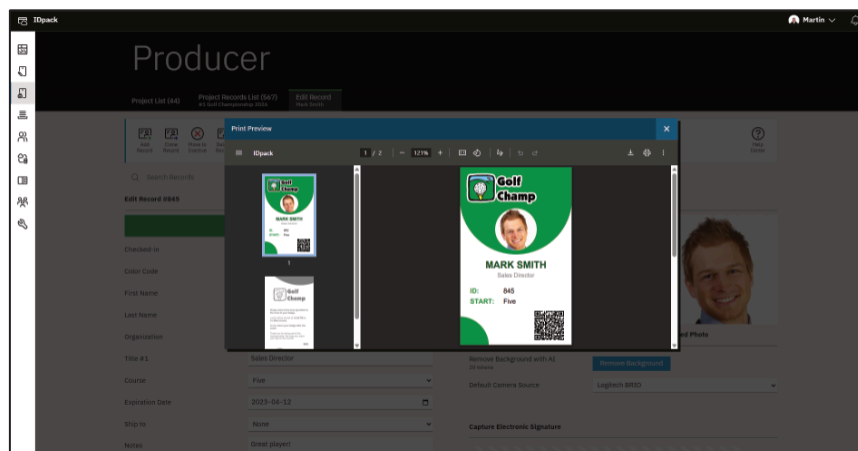

IDpack is a cloud-based solution designed to print all types of cards, labels, and photo IDs online through an annual subscription. As a Software as a Service (SaaS) application, there's no need to download or install anything, no database setup, and no compatibility headaches. Your data is centralized, secure, and always accessible from any modern web browser, whether you're using a desktop, laptop, tablet, or mobile device.

Print Preview

As an **Administrator** running a large-scale event, you need to print hundreds or even thousands of badges quickly and securely. **IDpack** includes access management tools that let you control who can access or modify badge designs. This level of control gives you a real security advantage over other solutions.