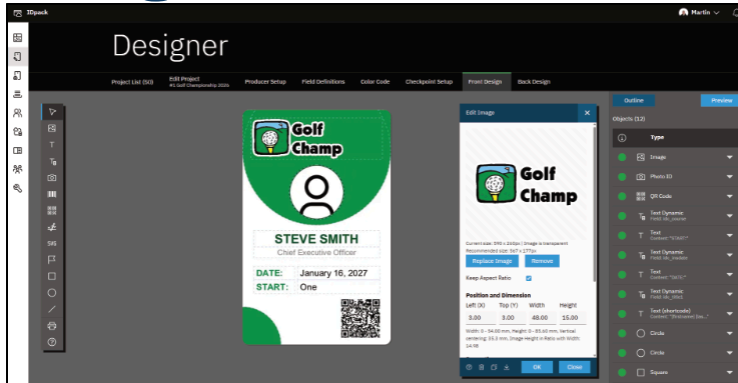

Designer - Editor