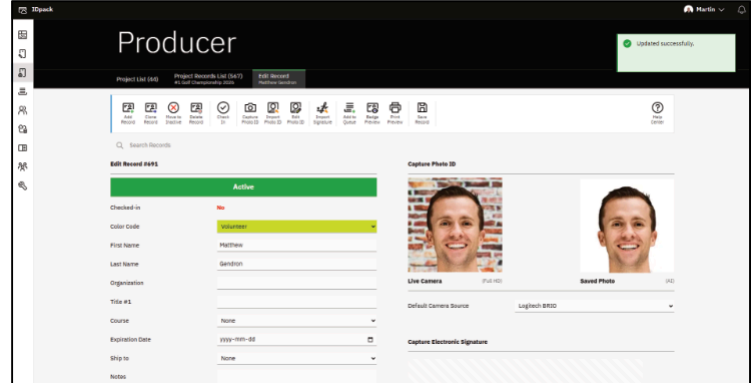

Designer

Producer

Designer - Editor

User Manager

Compatible with: Windows, Android, iOS, and macOS

IDpack seamlessly supports all types of card, label, and photo ID printers.